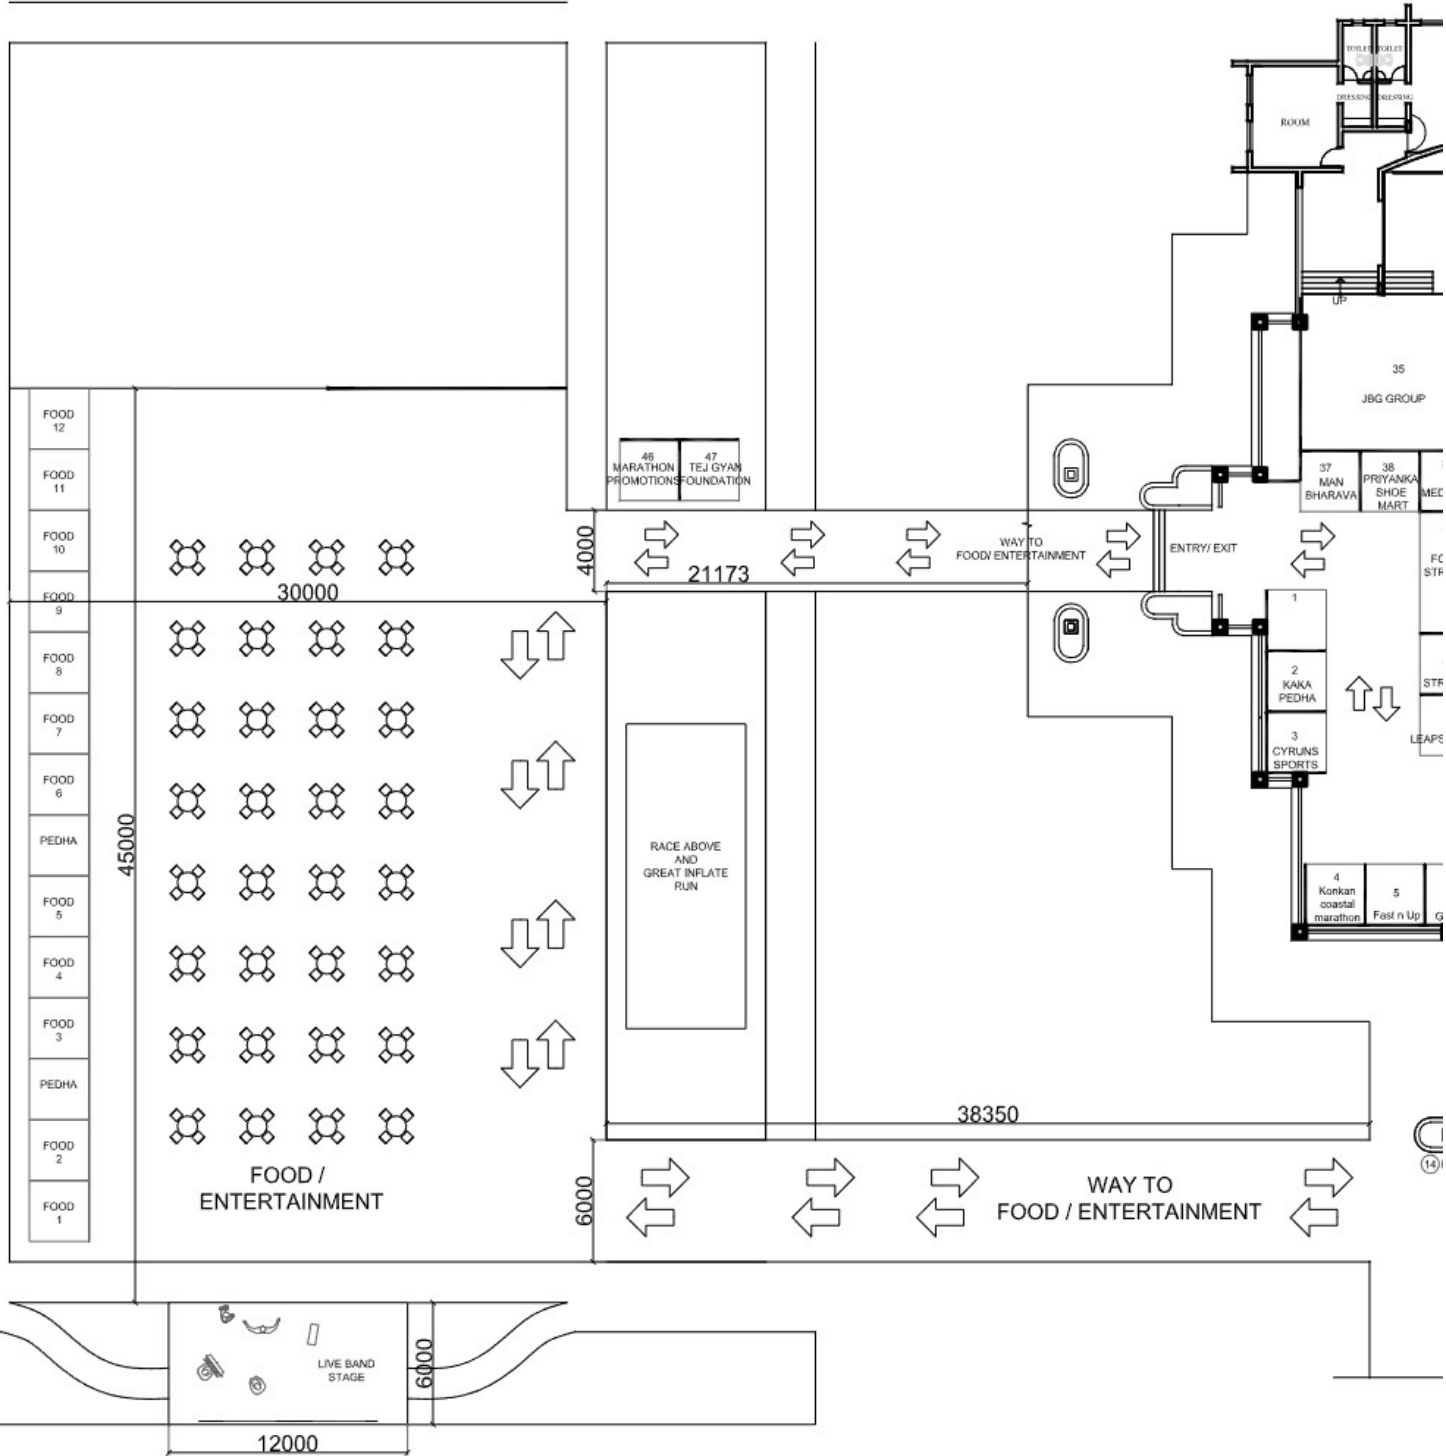

EXPO LAYOUT

Pinch & Zoom

food
strong

RE

VITAMIN C INFUSED
HYDRATION TABLETS

FRESH

- Instant Replenishment
- Accelerate Recovery
- Beat Exhaustion
- Prevent Dehydration

www.foodstrong.co