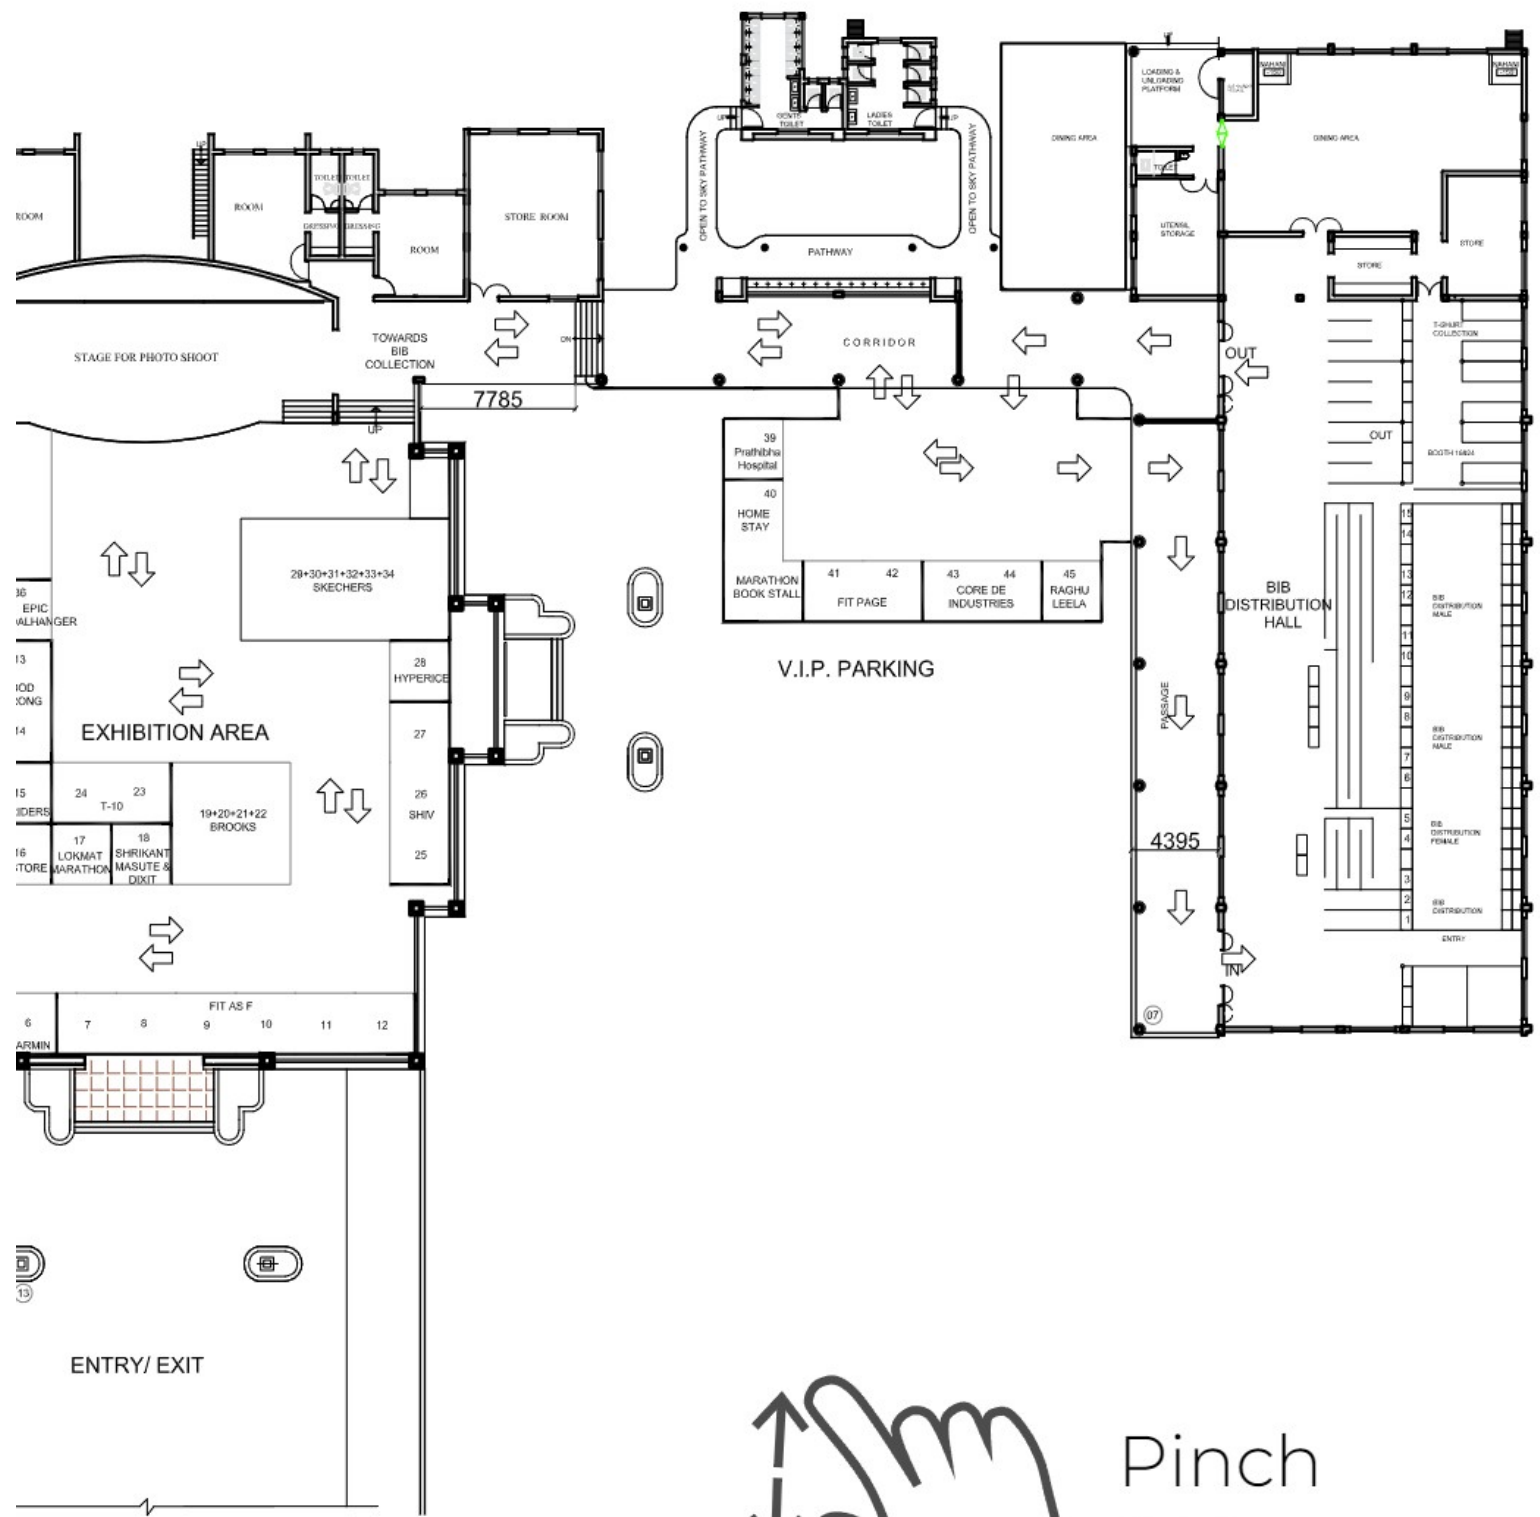

EXPO LAYOUT

Pinch & Zoom

food
strong

RE

VITAMIN C INFUSED
HYDRATION TABLETS

FRESH

- Instant Replenishment
- Accelerate Recovery
- Beat Exhaustion
- Prevent Dehydration

www.foodstrong.co